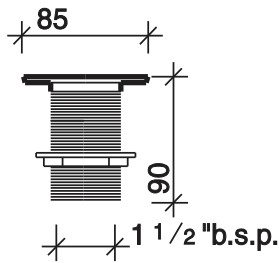

wastes

to specify/order
Please use the product reference shown below

grid waste 1 1/2"

Chrome plated,
unslotted for overflow

WF4343CP

finishes

Chrome plated finish CP.

note

For use with Calypso shower tray only.

Grid waste

high flow waste kit

90mm high flow waste kit

SF8888XX

finishes

Chrome plated finish CP.

note

For use with Twyford Trays only.

High flow waste kit

All measurements shown are in millimetres. Drawing sizes are not to scale.

Hotels

Healthcare

Education

Commercial

Residential