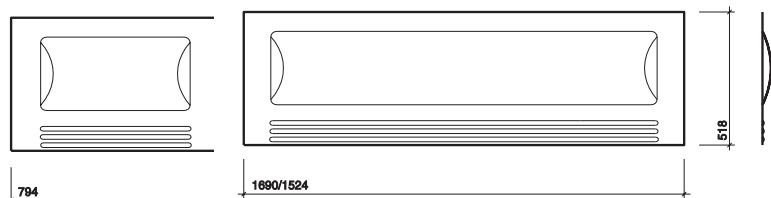

## to specify/order:

Please use the eight character reference shown below.

### omnifit

Front panel (for 1700mm baths) **PP2171WH**

Front panel (for 1524mm baths) **PP2175WH**

End panel  
(for baths up to 800mm wide) **PP2172WH**

### applications

Domestic. For baths up to 1700 x 700mm.

### fixings

Secured under bath rim using clips supplied with bath and screwed to timber blocks (not provided).

All measurements shown are in millimetres. Drawing sizes are not to scale.