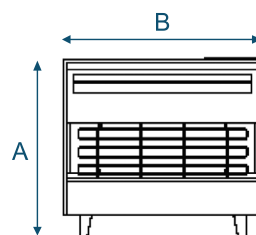

Features:

- Powerful 4.87kW heat output
- 89% Efficient
- Fitted with heat exchanger technology
- Top manual control – 4 heat positions
- Fitted with RW Safeguard
- Disabled control handle
- Available in Olive, Black/Brass & Black/Chrome
- Suitable for natural gas

Chimney Requirements

Brick Chimney

Pre-fabricated Flue

Pre-cast Flue

A	B	C
540mm	660mm	196mm

Product Code	Model
A85014	Firegem Visa Olive
A85015	Firegem Visa Black/Brass
A85048	Firegem Visa Black/Chrome