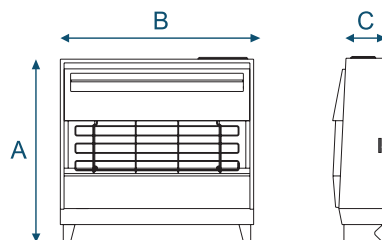

Chimney Requirements

Brick Chimney

Pre-fabricated Flue

Pre-cast Flue

	A	B	C
Firegem Visa Deluxe	556mm	695mm	198mm
Firegem Visa HL Deluxe	638mm	695mm	198mm

Product Code	Model
A86005	Firegem Visa Deluxe Teak
A86013	Firegem Visa Highline Deluxe Teak