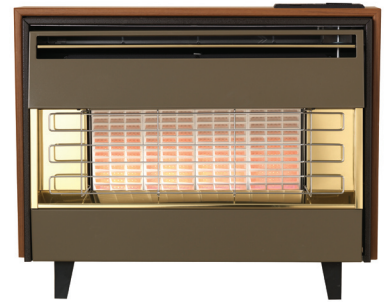

Disability control handle

Firegem Visa Deluxe

Firegem Visa Deluxe

Firegem Visa Highline Deluxe

Firegem Visa Deluxe & Highline Deluxe Gas Fires

Complete with teak casing the Firegem Visa Deluxe bears all the hallmarks of the popular Firegem Visa radiant/convector fire – safety, reliability and performance. Featuring heat exchanger technology and boasting 89% efficiency with a powerful 4.87kW heat output, this model features a top-positioned heat control for ease of use and features four heat positions. For the elderly and arthritic, a special disabled control handle also comes as standard. Suitable for chimneys, pre-fabricated and pre-cast flues, it comes fitted with the RW Safeguard system for peace of mind.

Features:

- Powerful 4.87kW heat output
- 89% Efficient
- Fitted with heat exchanger technology
- Top manual control – 4 heat positions
- Fitted with RW Safeguard
- Disabled control handle
- Available in Teak/Olive
- Suitable for natural gas

Chimney Requirements

Brick Chimney

Pre-fabricated Flue

Pre-cast Flue

	A	B	C
Firegem Visa Deluxe	556mm	695mm	198mm
Firegem Visa HL Deluxe	638mm	695mm	198mm

Product Code	Model
A86005	Firegem Visa Deluxe Teak
A86013	Firegem Visa Highline Deluxe Teak