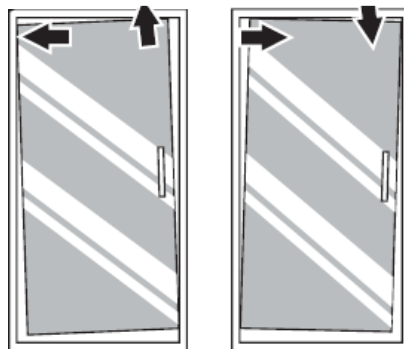

*Best in Class
Installation*

*Best in Class
Operation & Feel*

*Best in Class
Aesthetics & Detailing*

What does Leap deliver for our customers?

- **Best in class installation**

- Unhanded product
- Pre-assembled doors & side panels
- Minimal parts pack
- 8 screws per door
- Intuitive 30mm adjustment system on each wall jamb
- Patented 'Twist & Lock' installation system
- Adjustable double rollers, pivot blocks and ball catches
- Quick release rollers on sliding doors