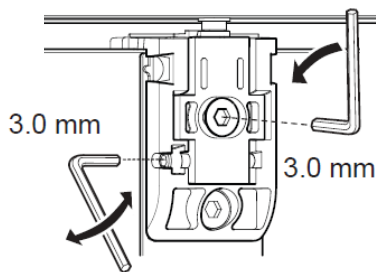

What does Leap deliver for our customers?

- **Best in class installation**

- Unhanded product
- Pre-assembled doors & side panels
- Minimal parts pack
- 8 screws per door
- Intuitive 30mm adjustment system on each wall jamb
- Patented 'Twist & Lock' installation system
- Adjustable double rollers, pivot blocks and ball catches
- Quick release rollers on sliding doors