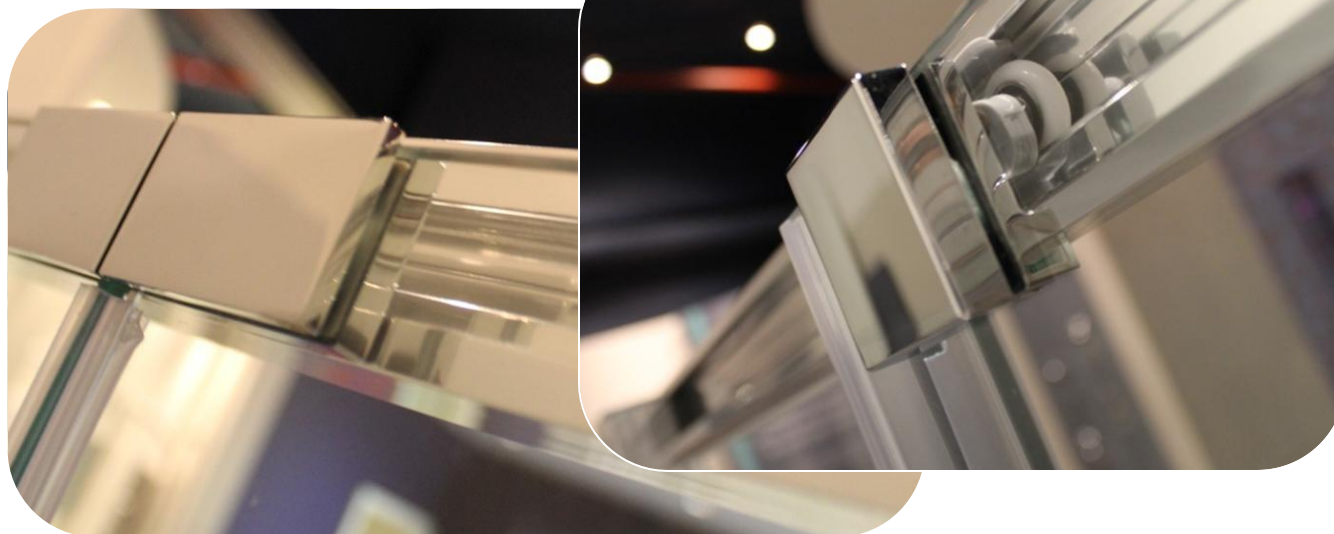

Showering perfection

[†]Roman failed after 24hrs ASS; Leap tested to minimum of 48hrs ASS

mira
SHOWERS

Mira Leap

- 1900mm high
- 6-8mm Clearcoat glass
- Pre-assembled
- Unhanded
- 30mm of adjustment in each wall channel
- Patented 'Twist & Lock ' installation system
- 5mm vertical adjustment in roller mechanisms
- 3mm adjustment on pivot blocks
- Twin adjustable ball catches on pivot doors
- Geometric twin handles
- Minimal dirt traps
- Quick release double rollers for easy cleaning
- Integrated magnets within frames and doors
- Concealed Fixings
- Lifetime guarantee