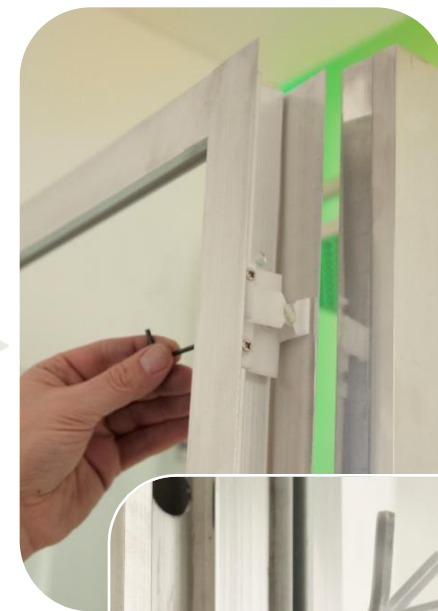

*Best in Class
Installation*

*Best in Class
Operation & Feel*

*Best in Class
Aesthetics & Detailing*

What does Leap deliver for our customers?

- **Best in class installation**

- Unhanded product
- Pre-assembled doors & side panels
- Minimal parts pack
- 8 screws per door
- Intuitive 30mm adjustment system on each wall jamb
- Patented 'Twist & Lock' installation system
- Adjustable double rollers, pivot blocks and ball catches
- Quick release rollers on sliding doors

Showering perfection

[†]Roman failed after 24hrs ASS; Leap tested to minimum of 48hrs ASS

mira
SHOWERS

Mira Leap

- 1900mm high
- 6-8mm Clearcoat glass
- Pre-assembled
- Unhanded
- 30mm of adjustment in each wall channel
- Patented 'Twist & Lock ' installation system
- 5mm vertical adjustment in roller mechanisms
- 3mm adjustment on pivot blocks
- Twin adjustable ball catches on pivot doors
- Geometric twin handles
- Minimal dirt traps
- Quick release double rollers for easy cleaning
- Integrated magnets within frames and doors
- Concealed Fixings
- Lifetime guarantee