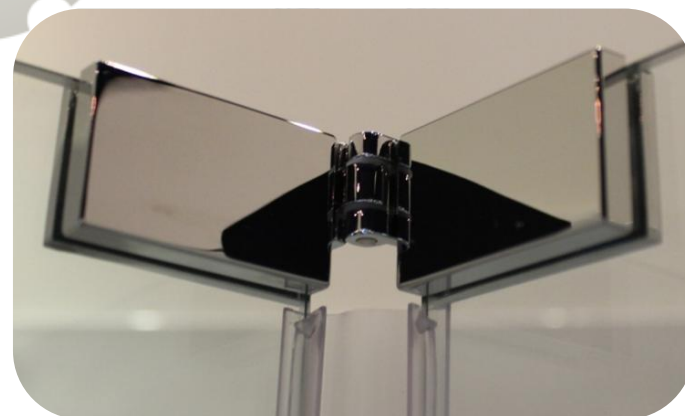

*Best in Class
Installation*

*Best in Class
Operation & Feel*

*Best in Class
Aesthetics & Detailing*

What does Leap deliver for our customers?

- **Best in class operation and feel**
 - 6mm safety glass as standard - solid and refined
 - High performance, sealed double rollers with high grade stainless steel bearings
 - Precision engineered hinges on pivot doors and bi-fold doors
 - Adjustable rollers, pivot blocks and ball catches to ensure smooth operation throughout the product's lifecycle
 - High grade aluminium extrusions with high corrosion resistance
 - Top quality door seals

Showering perfection

[†]Roman failed after 24hrs ASS; Leap tested to minimum of 48hrs ASS

mira
SHOWERS

Mira Leap

- 1900mm high
- 6-8mm Clearcoat glass
- Pre-assembled
- Unhanded
- 30mm of adjustment in each wall channel
- Patented 'Twist & Lock ' installation system
- 5mm vertical adjustment in roller mechanisms
- 3mm adjustment on pivot blocks
- Twin adjustable ball catches on pivot doors
- Geometric twin handles
- Minimal dirt traps
- Quick release double rollers for easy cleaning
- Integrated magnets within frames and doors
- Concealed Fixings
- Lifetime guarantee

Mira Beam

- 1900mm high
- 4-8mm Clearcoat glass
- Pre-assembled
- Unhanded
- 29mm of adjustment each side
- Adjustable ball catch on pivot doors
- Geometric single handle & knob
- Fixed double rollers on sliding doors
- Cover Caps for Fixings
- 10 year guarantee