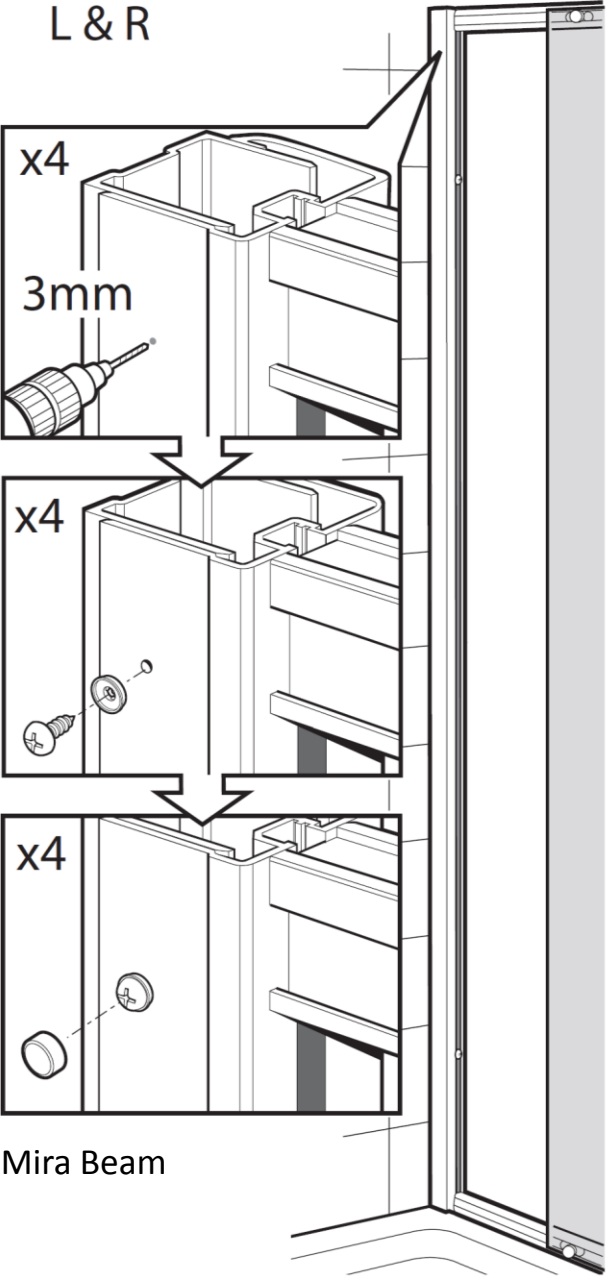

'Twist & Lock' Installation