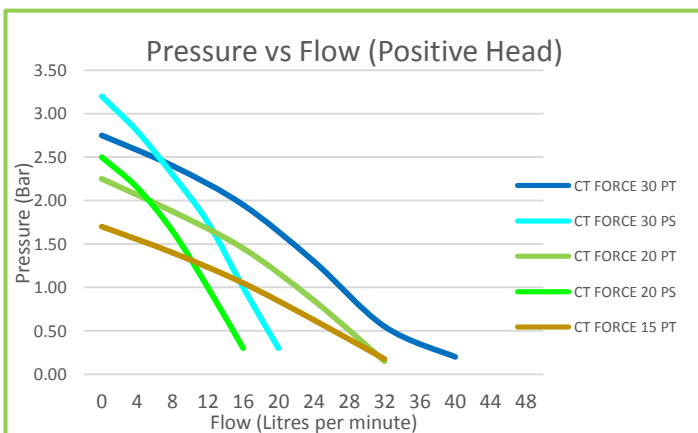

Performance