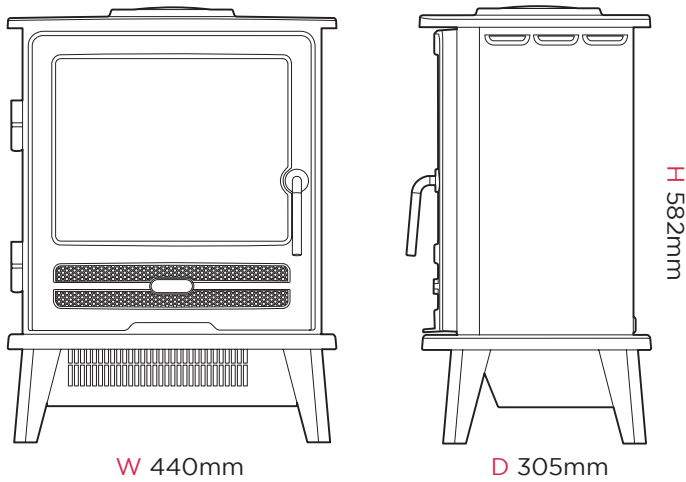

### Remote Control

# Willowbrook

Dimensions & Weight			
Height (mm)	Width (mm)	Depth (mm)	Weight (kg)
582	440	305	11.5

Product Features	
Heat Output	2kW
Heat Settings	2 - 1kW / 2kW
Variable Thermostat	Y
Fan Heat / Radiant Heat	Yes / No
Location of Controls	Behind door
On/Off Switch	Y
Remote Control	Y
Batteries Included	Y (2 x AAA)
Optimyst Effect	Y
Flame Type	Optimyst
Water Tank Size	750ml
Fuel Bed Supplied	Logs

Product Features	
Lot 20 Compliant	Y
Freestanding	Y
Wall Mountable	N
Inset	N
Opening Door	Y
Suite	N
Lamp Type	LED
Kettle (IEC) Lead	N
Safety Cut Out	Y
Power Cord Length	1.8m
Core Materials	Steel/plastic
Finish / Colour	Black