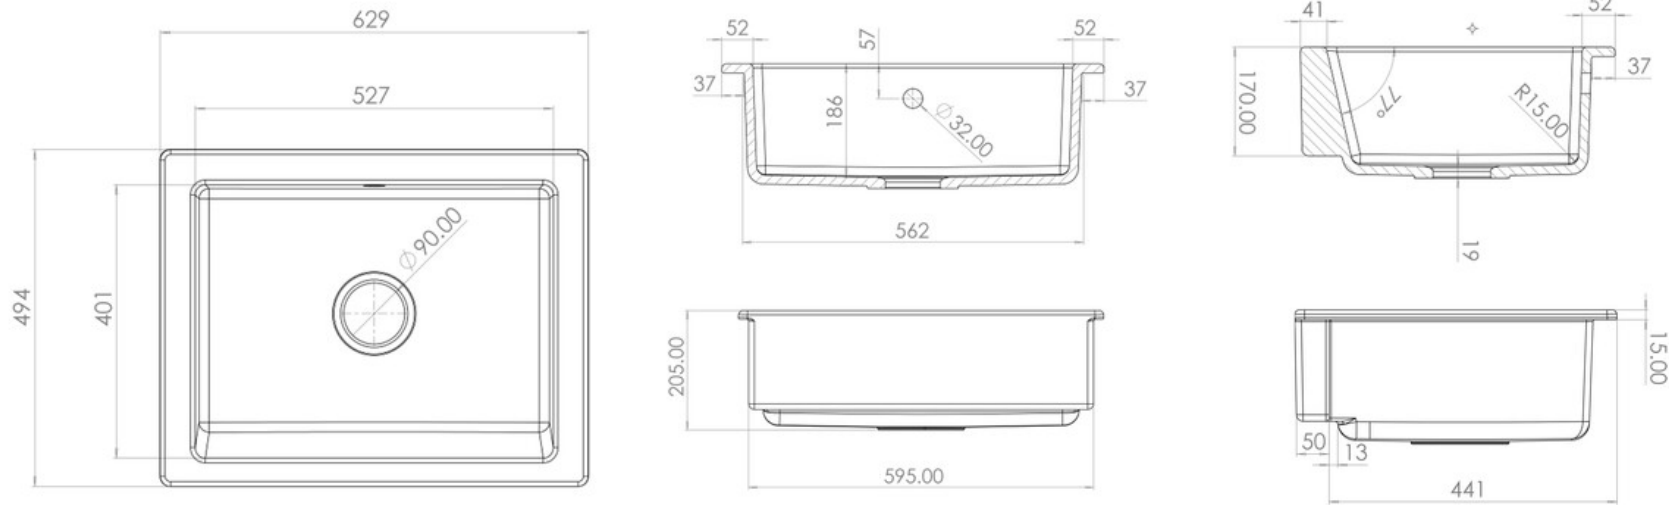

HARTLAND FIRE CLAY CERAMIC SINK

CHA622WH/

Technical Drawing

NB. Due to manufacturing processes this sink may have a +/- 5mm tolerance on the measurements.

Date of download: August 03, 2022

AGA Rangemaster continuously seeks improvements in specification, design and production of products and thus, alterations take place periodically. Whilst every effort is made to produce up-to date resources, the information included here is intended as a guide. Always refer to the product's installation instructions when fitting, installation work should be completed a professional tradesman.

HARTLAND FIRE CLAY CERAMIC SINK

CHA622WH/