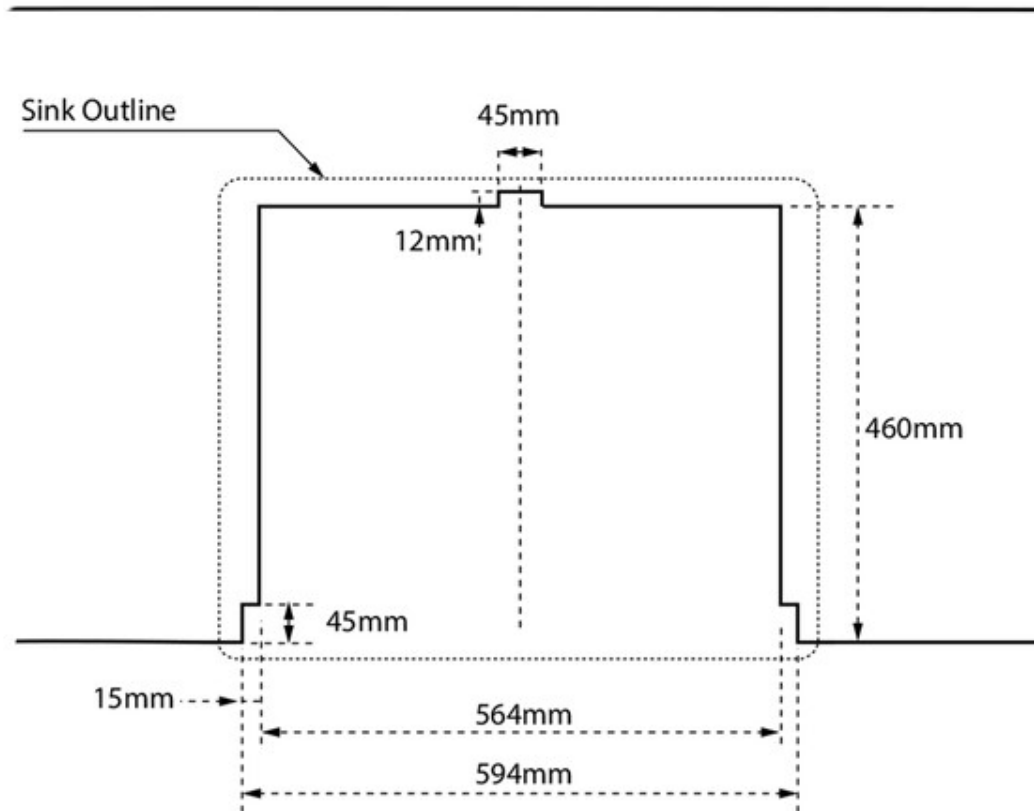

- Contemporary Belfast sink with apron front
- Manufactured from fire-clay ceramic
- Waste and plumbing kit included

Material	Fire clay Ceramic
Material Gauge	
Material Finish Bowl	White
Material Finish Drainer	White
Drainer Position	
Overall Length (mm)	629
Overall Width (mm)	494
Main Bowl Length (mm)	527
Main Bowl Width (mm)	401
Main Bowl Depth (mm)	186
Second Bowl Length (mm)	-
Second Bowl Width (mm)	-
Second Bowl Depth (mm)	-
Tap hole Size (mm)	1 x 35
Waste Size (mm)	1 x 90
Waste Kit	Included with sink (1 x 90mm BSW & overflow kit)
Min. Base Unit (mm)	600
Cutout Size Length (mm)	594
Cutout Size Width (mm)	460
Warranty Sinks (years)	0
Product Code	CHA622WH/
Barcode	5015834052779

HARTLAND FIRE CLAY CERAMIC SINK

CHA622WH/

Technical Drawing

NB. Due to manufacturing processes this sink may have a +/- 5mm tolerance on the measurements.

Date of download: August 03, 2022

AGA Rangemaster continuously seeks improvements in specification, design and production of products and thus, alterations take place periodically. Whilst every effort is made to produce up-to date resources, the information included here is intended as a guide. Always refer to the product's installation instructions when fitting, installation work should be completed a professional tradesman.

HARTLAND FIRE CLAY CERAMIC SINK

CHA622WH/

Cut Out Template
Dimensions in mm. Not to scale.

Date of download: August 03, 2022

AGA Rangemaster continuously seeks improvements in specification, design and production of products and thus, alterations take place periodically. Whilst every effort is made to produce up-to date resources, the information included here is intended as a guide. Always refer to the product's installation instructions when fitting, installation work should be completed a professional tradesman.