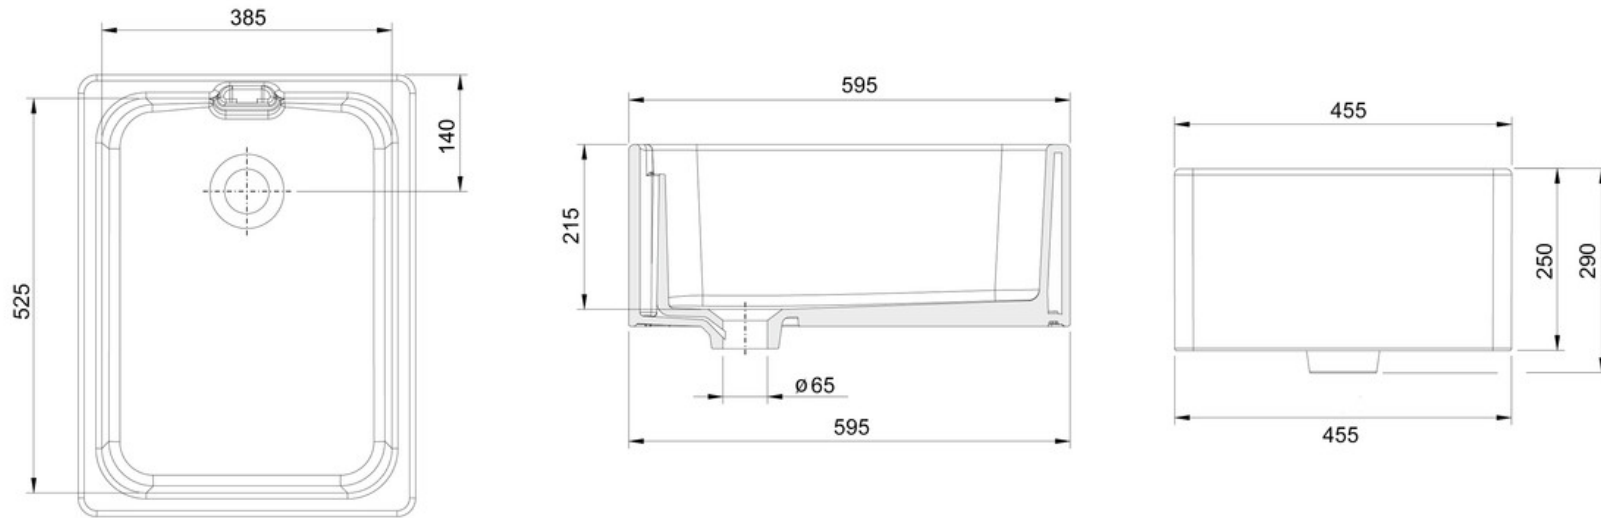

CLASSIC BELFAST FIRE CLAY CERAMIC BELFAST SINK

CCBL595WH/

Technical Drawing

NB. Due to manufacturing processes this sink may have a dimension tolerance as follows

Dimension Tolerance $\pm 2\%$