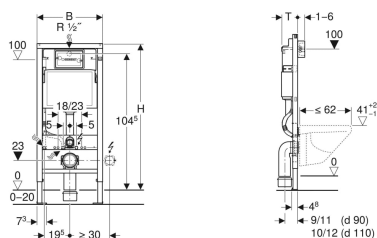

Geberit Duofix frame for wall-hung WC, 112 cm, with Delta concealed cistern 12 cm

Example image

Application purposes

- For drywall construction
- For installation in part or room-height prewall installations
- For installation in room-height installation walls
- For wall-hung WCs with connection dimensions in accordance with EN 33:2011
- For wall-hung WCs with projection up to 62 cm
- For floor constructions 0–20 cm

Characteristics

- Self-supporting frame, powder-coated
- Frame top open
- Frame with \varnothing 9 mm drilling holes for fastening in wood frame construction
- Frame with holes to receive Geberit Duofix wall anchors for elements with frame top open
- Frame prepared for support brackets for WC ceramic appliances with small contact surfaces
- Galvanized feet

Scope of delivery

- Angle stop valve R 1/2", with adaptor ring
- Protection box for service opening, made of polystyrene foam
- 2 distance bolts
- 2 wall anchors
- Connection set for WC, \varnothing 90 mm
- Connection bend 90° made of PE-HD, \varnothing 90 mm

Technical data

Maximum operating temperature, water	25 °C
Flush volume, factory setting	5.8 and 3 l
Flush volume large, adjustment range	4.5 / 6 / 7.5 l
Flush volume small, adjustment range	3-4 l

- Adaptor socket made of PE-HD, \varnothing 90 / 110 mm
- 2 protection plugs
- Cup for flush volume reduction 4.0 / 2.6 l
- Crossbar for panelling support
- 2 threaded rods M12
- Fastening material