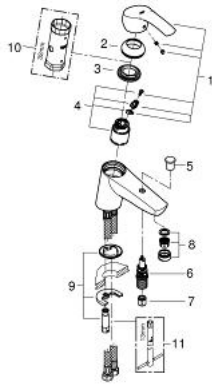

33 412 002 EUROSMART SINGLE-LEVER BATH/SHOWER MIXER 1/2"

PRODUCT DESCRIPTION

- monobloc installation
- metal lever
- 35 mm ceramic cartridge with Eco-Override-Stop, with **GROHE SilkMove**
- with temperature limiter
- **GROHE StarLight** chrome finish
- **GROHE FastFixation** rapid installation system
- adjustable flow rate limiter
- automatic diverter: bath/shower
- mousseur
- integrated non-return valve in the shower outlet 1/2"
- flexible connection hoses
- protected against backflow

33 412 002 **EUROSMART SINGLE-LEVER BATH/SHOWER MIXER 1/2"**

33 412 002 EUROSMART SINGLE-LEVER BATH/SHOWER MIXER 1/2"

SPARE PARTS, October 2013 – now

- 1: Lever (Order-nr. 46897000)
- 2: Shield for cross handle (Order-nr. 46492000)
- 3: Screw coupling (Order-nr. 46460000)
- 4: Cartridge (Order-nr. 46589000)
- 5: Diverter knob (Order-nr. 65648000)
- 6: Diverter (Order-nr. 65655000)
- 7: Non-return valve (Order-nr. 08565000)
- 8: Flow restrictor (Order-nr. 13941000)
- 9: Shank mounting kit (Order-nr. 46671000)
- 10: Socket Spanner (Order-nr. 19332000)*
- 11: Mounting wrench (Order-nr. 19017000)*