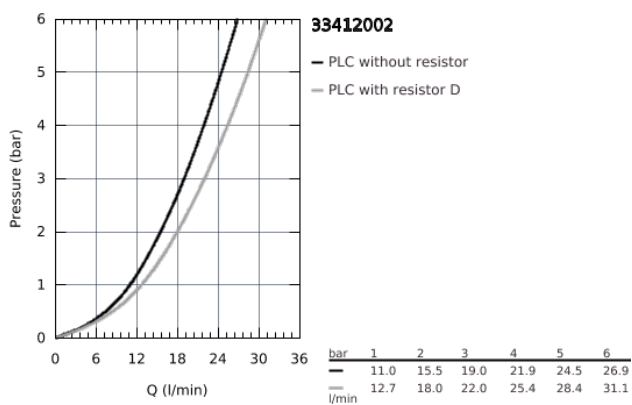

33 412 002 EUROSMART SINGLE-LEVER BATH/SHOWER MIXER 1/2"

PRODUCT DESCRIPTION

- monobloc installation
- metal lever
- 35 mm ceramic cartridge with Eco-Override-Stop, with **GROHE SilkMove**
- with temperature limiter
- **GROHE StarLight** chrome finish
- **GROHE FastFixation** rapid installation system
- adjustable flow rate limiter
- automatic diverter: bath/shower
- mousseur
- integrated non-return valve in the shower outlet 1/2"
- flexible connection hoses
- protected against backflow

33 412 002 **EUROSMART SINGLE-LEVER BATH/SHOWER MIXER 1/2"**

33 412 002 EUROSMART SINGLE-LEVER BATH/SHOWER MIXER 1/2"

SPARE PARTS, October 2013 – now

- 1: Lever (Order-nr. 46897000)
- 2: Shield for cross handle (Order-nr. 46492000)
- 3: Screw coupling (Order-nr. 46460000)
- 4: Cartridge (Order-nr. 46589000)
- 5: Diverter knob (Order-nr. 65648000)
- 6: Diverter (Order-nr. 65655000)
- 7: Non-return valve (Order-nr. 08565000)
- 8: Flow restrictor (Order-nr. 13941000)
- 9: Shank mounting kit (Order-nr. 46671000)
- 10: Socket Spanner (Order-nr. 19332000)*
- 11: Mounting wrench (Order-nr. 19017000)*