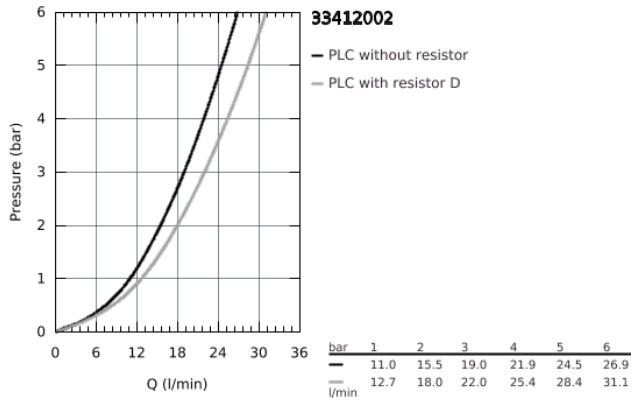

33 412 002 EUROSMART SINGLE-LEVER BATH/SHOWER MIXER 1/2"

PRODUCT DESCRIPTION

- monobloc installation
- metal lever
- 35 mm ceramic cartridge with Eco-Override-Stop, with **GROHE SilkMove**
- with temperature limiter
- **GROHE StarLight** chrome finish
- **GROHE FastFixation** rapid installation system
- adjustable flow rate limiter
- automatic diverter: bath/shower
- mousseur
- integrated non-return valve in the shower outlet 1/2"
- flexible connection hoses
- protected against backflow

33 412 002 **EUROSMART SINGLE-LEVER BATH/SHOWER MIXER 1/2"**

33 412 002 EUROSMART SINGLE-LEVER BATH/SHOWER MIXER 1/2"

SPARE PARTS, October 2013 – now

- 1: Lever (Order-nr. 46897000)
- 2: Shield for cross handle (Order-nr. 46492000)
- 3: Screw coupling (Order-nr. 46460000)
- 4: Cartridge (Order-nr. 46589000)
- 5: Diverter knob (Order-nr. 65648000)
- 6: Diverter (Order-nr. 65655000)
- 7: Non-return valve (Order-nr. 08565000)
- 8: Flow restrictor (Order-nr. 13941000)
- 9: Shank mounting kit (Order-nr. 46671000)
- 10: Socket Spanner (Order-nr. 19332000)*
- 11: Mounting wrench (Order-nr. 19017000)*