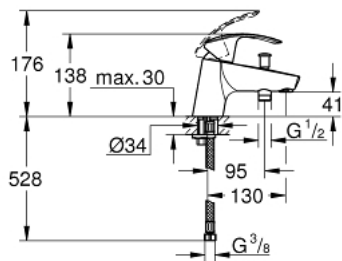

33 412 002 EUROSMART SINGLE-LEVER BATH/SHOWER MIXER 1/2"

PRODUCT DESCRIPTION

- monobloc installation
- metal lever
- 35 mm ceramic cartridge with Eco-Override-Stop, with **GROHE SilkMove**
- with temperature limiter
- **GROHE StarLight** chrome finish
- **GROHE FastFixation** rapid installation system
- adjustable flow rate limiter
- automatic diverter: bath/shower
- mousseur
- integrated non-return valve in the shower outlet 1/2"
- flexible connection hoses
- protected against backflow

33 412 002 **EUROSMART SINGLE-LEVER BATH/SHOWER MIXER 1/2"**

33 412 002 EUROSMART SINGLE-LEVER BATH/SHOWER MIXER 1/2"

SPARE PARTS, October 2013 – now

- 1: Lever (Order-nr. 46897000)
- 2: Shield for cross handle (Order-nr. 46492000)
- 3: Screw coupling (Order-nr. 46460000)
- 4: Cartridge (Order-nr. 46589000)
- 5: Diverter knob (Order-nr. 65648000)
- 6: Diverter (Order-nr. 65655000)
- 7: Non-return valve (Order-nr. 08565000)
- 8: Flow restrictor (Order-nr. 13941000)
- 9: Shank mounting kit (Order-nr. 46671000)
- 10: Socket Spanner (Order-nr. 19332000)*
- 11: Mounting wrench (Order-nr. 19017000)*