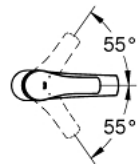

33 412 002 EUROSMART SINGLE-LEVER BATH/SHOWER MIXER 1/2"

PRODUCT DESCRIPTION

- monobloc installation
- metal lever
- 35 mm ceramic cartridge with Eco-Override-Stop, with **GROHE SilkMove**
- with temperature limiter
- **GROHE StarLight** chrome finish
- **GROHE FastFixation** rapid installation system
- adjustable flow rate limiter
- automatic diverter: bath/shower
- mousseur
- integrated non-return valve in the shower outlet 1/2"
- flexible connection hoses
- protected against backflow

33 412 002 **EUROSMART SINGLE-LEVER BATH/SHOWER MIXER 1/2"**

33 412 002 EUROSMART SINGLE-LEVER BATH/SHOWER MIXER 1/2"

SPARE PARTS, October 2013 – now

- 1: Lever (Order-nr. 46897000)
- 2: Shield for cross handle (Order-nr. 46492000)
- 3: Screw coupling (Order-nr. 46460000)
- 4: Cartridge (Order-nr. 46589000)
- 5: Diverter knob (Order-nr. 65648000)
- 6: Diverter (Order-nr. 65655000)
- 7: Non-return valve (Order-nr. 08565000)
- 8: Flow restrictor (Order-nr. 13941000)
- 9: Shank mounting kit (Order-nr. 46671000)
- 10: Socket Spanner (Order-nr. 19332000)*
- 11: Mounting wrench (Order-nr. 19017000)*