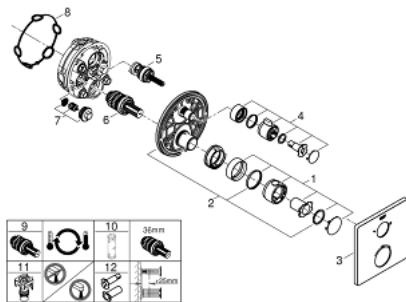

24 079 000 THERMOSTATIC SHOWER MIXER FOR 2 OUTLETS WITH INTEGRATED SHUT OFF/DIVERTER VALVE

PRODUCT DESCRIPTION

- set for final installation for
 - GROHE Rapido SmartBox 35 600/35 604
- **GROHE TurboStat** compact cartridge with wax thermoelement
- **GROHE StarLight** chrome finish
- wall escutcheon with **GROHE FastFixation** (covered escutcheon- and shaft sealing, covered fixing)
- metal escutcheon, retroactively 6° adjustable
- printed head and hand shower symbol
- **GROHE SafeStop** safety button at 38°C (calibration required)
- **GROHE SafeStop Plus** optional temperature limiter at 43°C or 46°C included
- GROHE AquaDimmer, integrated shut off/diverter valve
- flow performance:
 - outlet B = 27 l/min
 - outlet C = 30 l/min
- **without roughing-in-set**

24 079 000 THERMOSTATIC SHOWER MIXER FOR 2 OUTLETS WITH INTEGRATED SHUT OFF/DIVERTER VALVE

24 079 000 THERMOSTATIC SHOWER MIXER FOR 2 OUTLETS WITH INTEGRATED SHUT OFF/DIVERTER VALVE

SPARE PARTS, July 2017 – now

- 1: Temperature control handle (Order-nr. 49082000)
- 2: Mounting plate (Order-nr. 49080000)
- 3: Escutcheon (Order-nr. 49078000)
- 4: Handle for shut-off valve (Order-nr. 49081000)
- 5: Aquadimmer (Order-nr. 49084000)
- 6: Thermostatic compact cartridge 3/4" (Order-nr. 49028000)
- 7: Non-return valve (Order-nr. 49085000)
- 8: Sealing washer (Order-nr. 48360000)
- 9: GROHE TurboStat cartridge 3/4" (Order-nr. 49003000)*
- 10: Socket Spanner (Order-nr. 49059000)*
- 11: Service stops (Order-nr. 1405300M)*
- 12: Universal extension set 2-handle thermostats, 25 mm (Order-nr. 14058000)