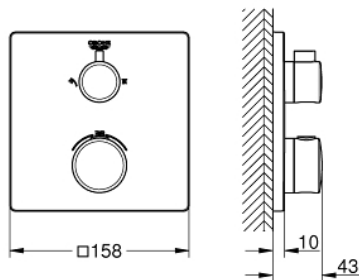

24 079 000 THERMOSTATIC SHOWER MIXER FOR 2 OUTLETS WITH INTEGRATED SHUT OFF/DIVERTER VALVE

PRODUCT DESCRIPTION

- set for final installation for
 - GROHE Rapido SmartBox 35 600/35 604
- **GROHE TurboStat** compact cartridge with wax thermoelement
- **GROHE StarLight** chrome finish
- wall escutcheon with **GROHE FastFixation** (covered escutcheon- and shaft sealing, covered fixing)
- metal escutcheon, retroactively 6° adjustable
- printed head and hand shower symbol
- **GROHE SafeStop** safety button at 38°C (calibration required)
- **GROHE SafeStop Plus** optional temperature limiter at 43°C or 46°C included
- GROHE AquaDimmer, integrated shut off/diverter valve
- flow performance:
 - outlet B = 27 l/min
 - outlet C = 30 l/min
- **without roughing-in-set**

24 079 000 THERMOSTATIC SHOWER MIXER FOR 2 OUTLETS WITH INTEGRATED SHUT OFF/DIVERTER VALVE

24 079 000 THERMOSTATIC SHOWER MIXER FOR 2 OUTLETS WITH INTEGRATED SHUT OFF/DIVERTER VALVE

SPARE PARTS, July 2017 – now

- 1: Temperature control handle (Order-nr. 49082000)
- 2: Mounting plate (Order-nr. 49080000)
- 3: Escutcheon (Order-nr. 49078000)
- 4: Handle for shut-off valve (Order-nr. 49081000)
- 5: Aquadimmer (Order-nr. 49084000)
- 6: Thermostatic compact cartridge 3/4" (Order-nr. 49028000)
- 7: Non-return valve (Order-nr. 49085000)
- 8: Sealing washer (Order-nr. 48360000)
- 9: GROHE TurboStat cartridge 3/4" (Order-nr. 49003000)*
- 10: Socket Spanner (Order-nr. 49059000)*
- 11: Service stops (Order-nr. 1405300M)*
- 12: Universal extension set 2-handle thermostats, 25 mm (Order-nr. 14058000)