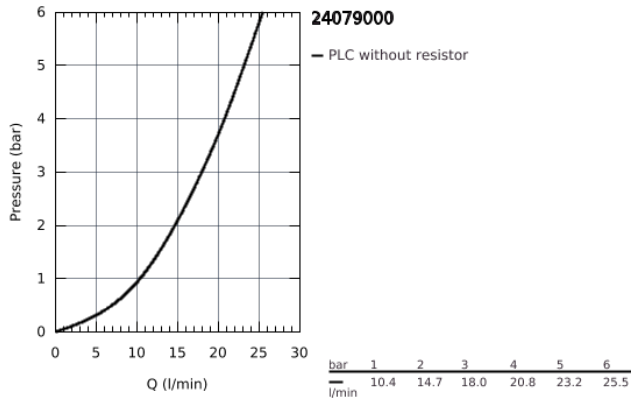

24 079 000 THERMOSTATIC SHOWER MIXER FOR 2 OUTLETS WITH INTEGRATED SHUT OFF/DIVERTER VALVE

PRODUCT DESCRIPTION

- set for final installation for
 - GROHE Rapido SmartBox 35 600/35 604
- **GROHE TurboStat** compact cartridge with wax thermoelement
- **GROHE StarLight** chrome finish
- wall escutcheon with **GROHE FastFixation** (covered escutcheon- and shaft sealing, covered fixing)
- metal escutcheon, retroactively 6° adjustable
- printed head and hand shower symbol
- **GROHE SafeStop** safety button at 38°C (calibration required)
- **GROHE SafeStop Plus** optional temperature limiter at 43°C or 46°C included
- GROHE AquaDimmer, integrated shut off/diverter valve
- flow performance:
 - outlet B = 27 l/min
 - outlet C = 30 l/min
- **without roughing-in-set**

24 079 000 THERMOSTATIC SHOWER MIXER FOR 2 OUTLETS WITH INTEGRATED SHUT OFF/DIVERTER VALVE

24 079 000 THERMOSTATIC SHOWER MIXER FOR 2 OUTLETS WITH INTEGRATED SHUT OFF/DIVERTER VALVE

SPARE PARTS, July 2017 – now

- 1: Temperature control handle (Order-nr. 49082000)
- 2: Mounting plate (Order-nr. 49080000)
- 3: Escutcheon (Order-nr. 49078000)
- 4: Handle for shut-off valve (Order-nr. 49081000)
- 5: Aquadimmer (Order-nr. 49084000)
- 6: Thermostatic compact cartridge 3/4" (Order-nr. 49028000)
- 7: Non-return valve (Order-nr. 49085000)
- 8: Sealing washer (Order-nr. 48360000)
- 9: GROHE TurboStat cartridge 3/4" (Order-nr. 49003000)*
- 10: Socket Spanner (Order-nr. 49059000)*
- 11: Service stops (Order-nr. 1405300M)*
- 12: Universal extension set 2-handle thermostats, 25 mm (Order-nr. 14058000)