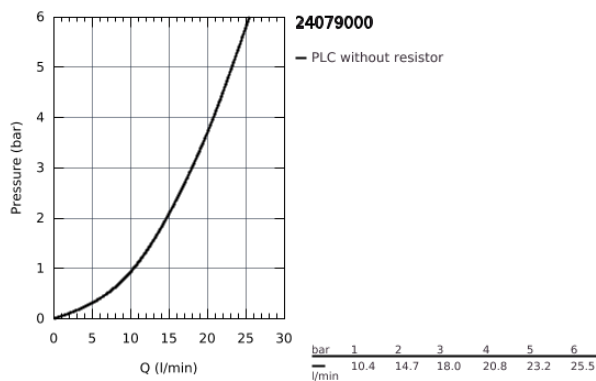

24 079 000 THERMOSTATIC SHOWER MIXER FOR 2 OUTLETS WITH INTEGRATED SHUT OFF/DIVERTER VALVE

PRODUCT DESCRIPTION

- set for final installation for
 - GROHE Rapido SmartBox 35 600/35 604
- **GROHE TurboStat** compact cartridge with wax thermoelement
- **GROHE StarLight** chrome finish
- wall escutcheon with **GROHE FastFixation** (covered escutcheon- and shaft sealing, covered fixing)
- metal escutcheon, retroactively 6° adjustable
- printed head and hand shower symbol
- **GROHE SafeStop** safety button at 38°C (calibration required)
- **GROHE SafeStop Plus** optional temperature limiter at 43°C or 46°C included
- GROHE AquaDimmer, integrated shut off/diverter valve
- flow performance:
 - outlet B = 27 l/min
 - outlet C = 30 l/min
- **without roughing-in-set**

24 079 000 THERMOSTATIC SHOWER MIXER FOR 2 OUTLETS WITH INTEGRATED SHUT OFF/DIVERTER VALVE

24 079 000 THERMOSTATIC SHOWER MIXER FOR 2 OUTLETS WITH INTEGRATED SHUT OFF/DIVERTER VALVE

SPARE PARTS, July 2017 – now

- 1: Temperature control handle (Order-nr. 49082000)
- 2: Mounting plate (Order-nr. 49080000)
- 3: Escutcheon (Order-nr. 49078000)
- 4: Handle for shut-off valve (Order-nr. 49081000)
- 5: Aquadimmer (Order-nr. 49084000)
- 6: Thermostatic compact cartridge 3/4" (Order-nr. 49028000)
- 7: Non-return valve (Order-nr. 49085000)
- 8: Sealing washer (Order-nr. 48360000)
- 9: GROHE TurboStat cartridge 3/4" (Order-nr. 49003000)*
- 10: Socket Spanner (Order-nr. 49059000)*
- 11: Service stops (Order-nr. 1405300M)*
- 12: Universal extension set 2-handle thermostats, 25 mm (Order-nr. 14058000)